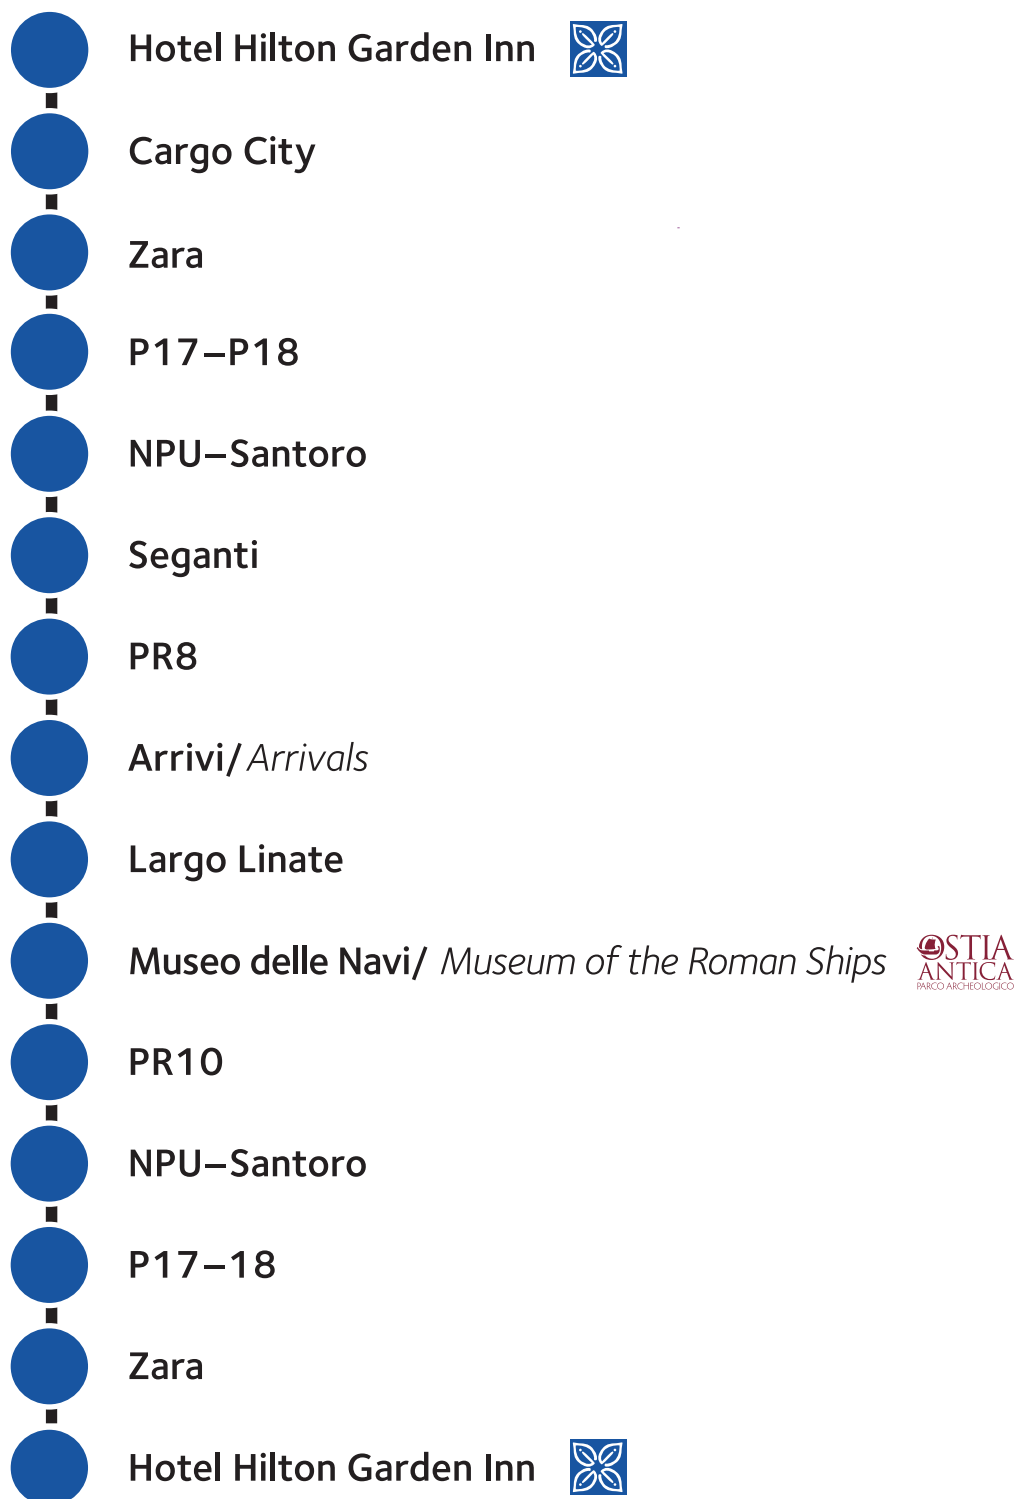

# Navetta Gratuita / Free Shuttle

## AIRPORT SHUTTLE

Fermata / Shuttle stop

H24: tempo di attesa max 15 min.  
La linea Parking Shuttle non ferma in questa fermata.

H24: waiting time max 15 min.  
The Parking Shuttle line does not stop here.